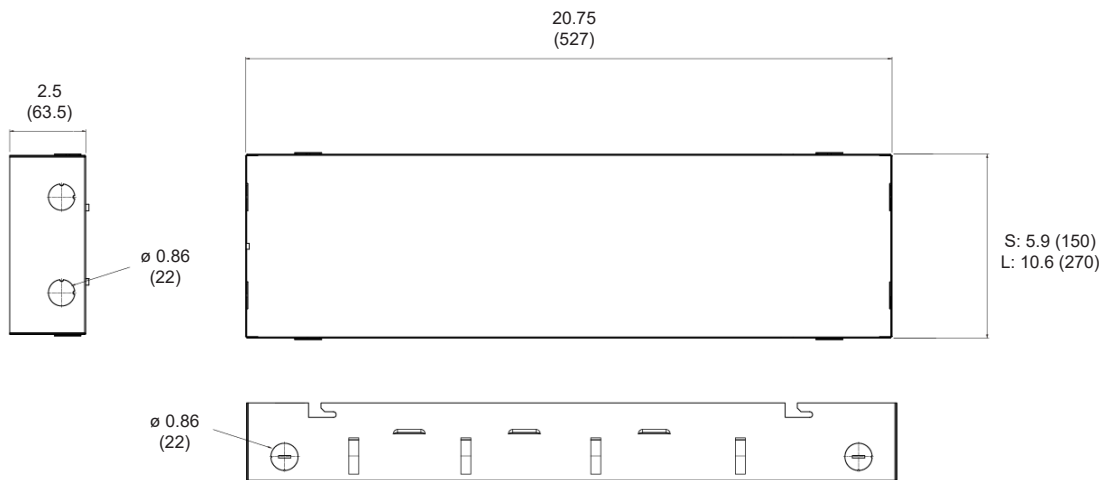

DRIVER BOX

Project Name:	
Type:	

SPECIFICATIONS

Dimension	Small: L 20.75" x W 5.9" x D 2.5"
	Large: L 20.75" x W 10.6" x D 2.5"
Mounting	Surface, recessed mount * bar hanger provided by others
Environment	Indoor

ORDERING INFORMATION

MODEL	SIZE	
DRIVER BOX	S	Small
	L	Large