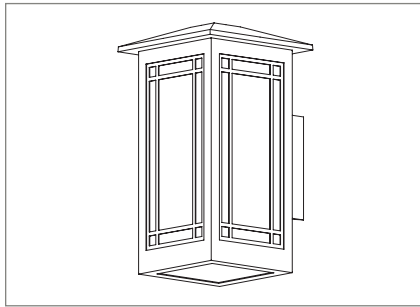

EW

DISCONTINUED

APPLICATION

The Eastern-style wall sconce. Ideal for walkways, building exterior walls, underpasses and accent wall sconces.

FEATURES:

- Fabricated metal housing with internal reinforcing corner extrusions.
- Diffuser accent panel creates a three dimensional effect.
- Cast aluminum top roof.
- Oven cured no VOC acrylic powder coat.
- Fabricated 1/8" thick white acrylic diffuser, F1 rated, UV stable, UL-94 HB flame class rated.
- Easy tool-less relamping.

LISTING:

- UL listed for wet location mounting 4' above grade.
- 5 year product warranty.
- ARRA compliant.

Specifications: EW

Width: 7 (178)
 Height: 12-1/4 (311)
 Depth: 7-3/4 (197)

All dimensions are in inches (millimeters).