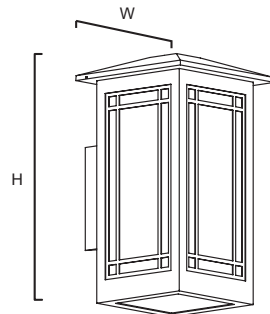

MOUNTING:

- Mounts to standard electrical junction box (by others) with provided hardware.

LAMP:

- Compact fluorescent.
- Lamps furnished by others.

ELECTRICAL:

- High power factor electronic ballast, 0°F/-18°C starting temperature. (fluorescent)

LISTING:

- UL listed for wet location mounting 4' above grade.
- 5 year product warranty.
- ARRA compliant.

Specifications: EW

Width: 7 (178)
 Height: 12-1/4 (311)
 Depth: 7-3/4 (197)

All dimensions are in inches (millimeters).