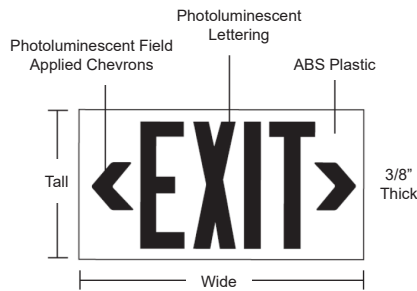

FLPL100-2G-LA

Project Name:	
Type:	

FEATURES:

- Install FLPL100-2G-LA photoluminescent EXIT signs only in locations, where an external illumination source is present, is deemed reliable, and is supplied by a circuit not controlled by automatic timers or sensors, and whose controls are accessible only to authorized personnel.
- Periodically clean the photoluminescent EXIT sign face with a damp cloth. Do not use any thinners or solvents on the sign face.
- INDOOR use only. Do not expose to direct sunlight, liquid spray, or temperatures outside the range 10°C - 40°C (50°-104°F).
- 100 feet viewing distance.
- Red and Green panel available.
- Single or double sided.
- Two self-adhesive chevron stickers are included in case the directional chevron(s) is required.
- Minimum 5 foot candles (54 lux) of LED, fluorescent, metal halide or mercury vapor lighting for 60 minutes.

Specifications: FLPL100-2G-LA

Tall: 8-5/8 (219)
Wide: 15-7/8 (403)

All dimensions are in inches (millimeters).

(Mounting Hardware Included)

ORDERING INFORMATION

EXAMPLE: FLPL100-2G-LA-S-R

MODEL	# OF FACE	PANEL COLOR								
FLPL100-2G-LA	<table border="0"> <tr> <td>S</td> <td>Single</td> </tr> <tr> <td>D</td> <td>Double</td> </tr> </table>	S	Single	D	Double	<table border="0"> <tr> <td>R</td> <td>Red plastic body with yellow letter</td> </tr> <tr> <td>G</td> <td>Green plastic body with yellow letter</td> </tr> </table>	R	Red plastic body with yellow letter	G	Green plastic body with yellow letter
S	Single									
D	Double									
R	Red plastic body with yellow letter									
G	Green plastic body with yellow letter									