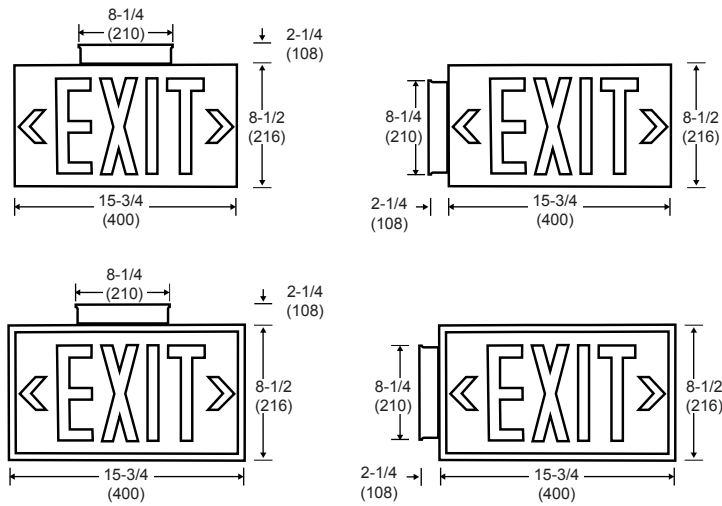

FLPL100

DISCONTINUED
Limited Stock Available

FEATURES:

- High Illumination Non-Electric Photo luminescent.
- Aluminum construction with photo luminescent lettering.
- 100 feet viewing distance.
- Need at least 5 foot candle of fluorescent light on the face of the sign at all times.
- Non-Toxic and Non-Radioactive.
- Background color available in red, green, black, or white.
- Frame color available in red, green, white, black, or silver.
- Mounting bracket color available in red, green, white, black, or silver.
- Material is recyclable.
- Long life corrosion-proof construction. (20 years Est.)

MOUNTING:

- Screw hole on the edges for surface wall mount.
- Frame and mounting bracket is optional.

LISTING:

- 5 years limited warranty.
- UL/CUL listed and labeled.
- Suitable for wet location.
- Meets UL924, International Building Fire Codes, the Life Safety Code ANSI/NFPA 101, OSHA and State of California State Fire Marshal.

All dimensions are in inches (millimeters).

ORDERING INFORMATION

EXAMPLE: FLPL100-S-R-SL

MODEL	# OF FACE	BACKGROUND COLOR	FRAME COLOR	MOUNTING BRACKET
FLPL100	S Single ¹	R Red Background G Green Background B Black Background W White Background	(Blank) Without Frame G Green Frame W White Frame B Black Frame	(Blank) Without Mounting Bracket R Red Mounting Bracket B Black Mounting Bracket