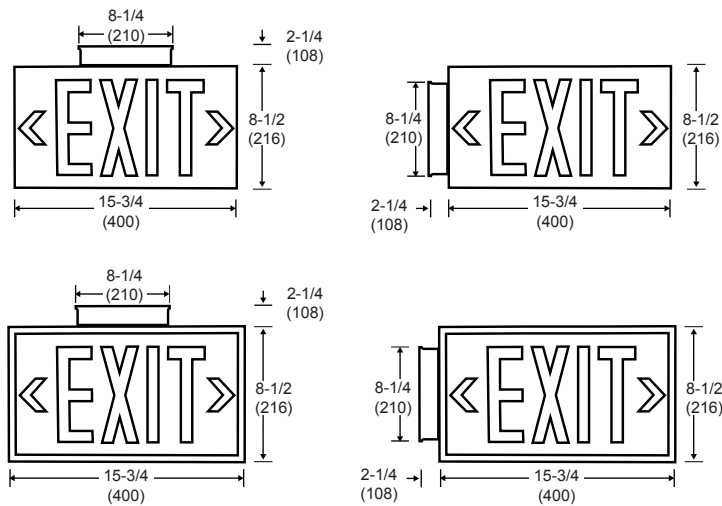

FLPL50

DISCONTINUED
Limited Stock Available

FEATURES:

- High Illumination Non-Electric Photo Luminescent.
- Aluminum construction with photo luminescent lettering.
- 50 feet viewing distance.
- Need at least 5 foot candle of fluorescent light on the face of the sign at all times.
- Non-Toxic and Non-Radioactive.
- Background color available in red, green, black, brushed aluminum background with red letter outline, or brushed aluminum background with green letter outline.
- Frame color available in red, green, white, black, or sliver.
- Mounting bracket color available in red, green, white, black, or sliver.
- Material is recyclable.

MOUNTING:

- Screw hole on the edges for surface wall mount.
- Frame and mounting bracket is optional.

LISTING:

- 5 years limited warranty.
- UL/CUL listed and labeled.
- Suitable for damp location.
- Meets UL924, International Building Fire Codes, the Life Safety Code ANSI/NFPA 101, OSHA and State of California State Fire Marshal.

All dimensions are in inches (millimeters).

ORDERING INFORMATION

EXAMPLE: FLPL50-S-SR-SL

MODEL	# OF FACE	BACKGROUND COLOR		FRAME COLOR		MOUNTING BRACKET	
FLPL50	S Single	R Red Background G Green Background B Black Background SR Brushed Aluminum Background with Red Letter Outline SG Brushed Aluminum Background with Green Letter Outline	(Blank)	Without Frame	(Blank)	Without Mounting Bracket	
	D Double						R Red Frame G Green Frame W White Frame B Black Frame SL Sliver Frame