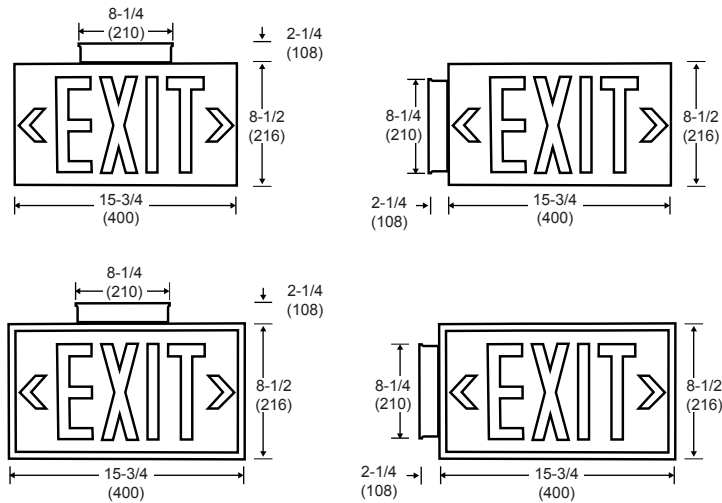

FLPL75

DISCONTINUED
Limited Stock Available

FEATURES:

- High Illumination Non-Electric Photo luminescent.
- Aluminum construction with photo luminescent background.
- 75 feet viewing distance.
- Need at least 5 foot candle of fluorescent light on the face of the sign at all times.
- Non-Toxic and Non-Radioactive.
- Letter color available in red or green.
- Frame color available in red, green, white, black, or silver.
- Mounting bracket color available in red, green, white, black, or silver.
- Material is recyclable.

MOUNTING:

- Screw hole on the edges for surface wall mount.
- Frame and mounting bracket is optional.

LISTING:

- 5 years limited warranty.
- UL/CUL listed and labeled.
- Suitable for damp location.
- Meets UL924, International Building Fire Codes, the Life Safety Code ANSI/NFPA 101, OSHA and State of California State Fire Marshal.

All dimensions are in inches (millimeters).

ORDERING INFORMATION

EXAMPLE: FLPL75-S-R-SL

MODEL	# OF FACE	BACKGROUND COLOR	FRAME COLOR	MOUNTING BRACKET
FLPL75	S Single ¹	R Red Letter Color G Green Letter Color	(Blank) Without Frame R Red Frame G Green Frame W White Frame B Black Frame SL Silver Frame	(Blank) Without Mounting Bracket G Green Mounting Bracket W White Mounting Bracket B Black Mounting Bracket SL Silver Mounting Bracket