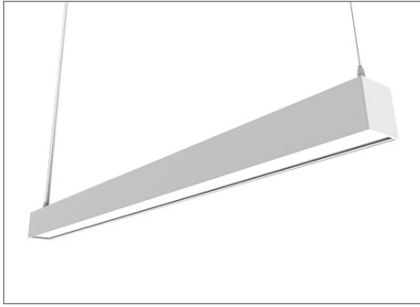

LINEA

Project Name:	
Type:	

APPLICATION

The LINEA is a featured Architectural Linear fixture. Housing is formed by extruded aluminum with field adjustable color temperatures, and up and down distribution. Ideal for commercial, general office, bank, retails and educational environments.

ORDERING INFORMATION

EXAMPLE: LINEA-4-D35L-U15L-3T-UNV-WH-AC120

MODEL	ROW		SECTION		LED ¹		COLOR TEMP. ¹	
LINEA	(Blank) CON	Individual Mount	4	4' Length	D35L-U15L	D35W (1116 lm/ft), U15W (478 lm/ft)	3T	Selectable 30/35/40K
		Continuous Row Mount ³	8	8' Length	D70L-U30L	D70W (1116 lm/ft), U30W (478 lm/ft)		