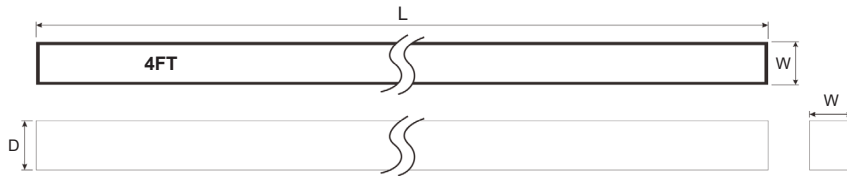

LINEA

UP & DOWN DISTRIBUTION

4FT

Down 35W
Down 35W + Up 15W
Up 15W

8FT

Down 70W
Down 70W + Up 30W
Up 30W

DOWN CCT

3000K
3500K
4000K

UP CCT

3000K
3500K
4000K

WALL MOUNT OPTION

Specifications: LINEA

Length: 4ft: 47.48 (1206)
8ft: 94.72 (2406)
Width: 2.75 (70)
Depth: 3.15 (80)

All dimensions are in inches (millimeters).

CANOPY (Standard)

LINEA-4-D35U15