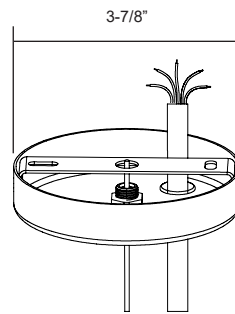

LINEA

UP & DOWN DISTRIBUTION

4FT

Down 35W
Down 35W + Up 15W
Up 15W

8FT

Down 70W
Down 70W + Up 30W
Up 30W

DOWN CCT

3000K
3500K
4000K

UP CCT

3000K
3500K
4000K

WALL MOUNT OPTION

Specifications: LINEA

Length: 4ft: 47.48 (1206)
8ft: 94.72 (2406)
Width: 2.75 (70)
Depth: 3.15 (80)

All dimensions are in inches (millimeters).

CANOPY (Standard)

LINEA-4-D35U15

Illuminance at a Distance

	Center Beam fc	Beam Width
1.7R	376 fc	4.4 ft
3.3R	99.9 fc	8.5 ft
5.0R	43.5 fc	13.0 ft
6.7R	24.2 fc	17.4 ft
8.3R	15.8 fc	21.5 ft
10.0R	10.9 fc	25.9 ft

■ Horiz. Spread: 104.7°

LINEA-4-D70U30

Illuminance at a Distance

	Center Beam fc	Beam Width
1.7R	724 fc	4.4 ft
3.3R	192 fc	8.5 ft
5.0R	83.7 fc	13.0 ft
6.7R	46.6 fc	17.4 ft
8.3R	30.4 fc	21.5 ft
10.0R	20.9 fc	25.9 ft

■ Horiz. Spread: 104.7°