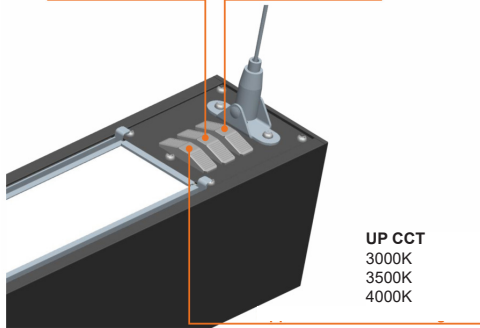

LINEA

UP & DOWN DISTRIBUTION

4FT

Down 35W
Down 35W + Up 15W
Up 15W

8FT

Down 70W
Down 70W + Up 30W
Up 30W

DOWN CCT

3000K
3500K
4000K

UP CCT

3000K
3500K
4000K

WALL MOUNT OPTION