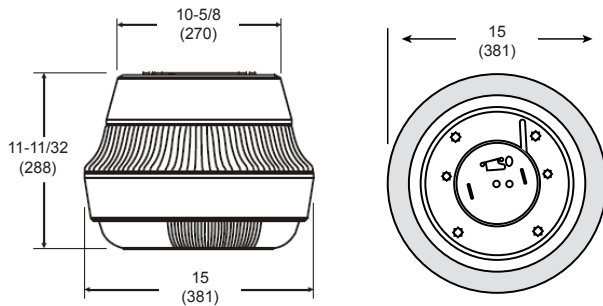

PGRC

Project Name:	
Type:	

DISCONTINUED

Contractor Friendly Mounting Bracket

Specifications: PGRC

Height: 11-11/32 (288)
Diameter: 15 (381)

All dimensions are in inches (millimeters).

APPLICATION