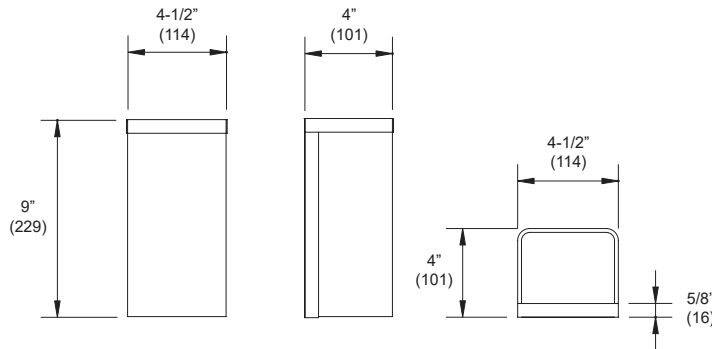

MOUNTING:

- Supplied with a universal circular strap for a standard 4" J-box or plaster ring.

LAMP:

- One (1) 13W (2GX7) 4-pin low wattage CFL or 26W (G24q-3) 4-pin quad tube CFL lamp.
- CFL socket injection molded plastic. Lamps furnished by others.

Specifications: TWP

Height: 9 (229)
Width: 4-1/2 (114)
Depth: 4 (101)

All dimensions are in inches (millimeters).

ORDERING INFORMATION

EXAMPLE: TWP-126-120-BK

MODEL	LAMP TYPE	VOLTAGE	FINISH	OPTIONS
TWP	113 (1) CF13 DTT, 4-Pin	UNV 120-277V	BK Black (Std.)	LP Lamps Provided (Specify Color Temperature) REM Remote EM (32°F ~ 122°F / 0°C ~ 50°C) REMCW Remote EM for Cold Weather (-4°F ~ 122°F / -20°C ~ 50°C) EMC CEC compliant EM ¹ BG Bird Guard, Stainless Steel Spikes
	118 (1) CF18 DTT, 4-Pin	120V	BZ Dark Bronze	
	126 (1) CF26 DTT, 4-Pin	277V	WH White	
* Available custom color (RAL) Please provide us with the RAL number.				