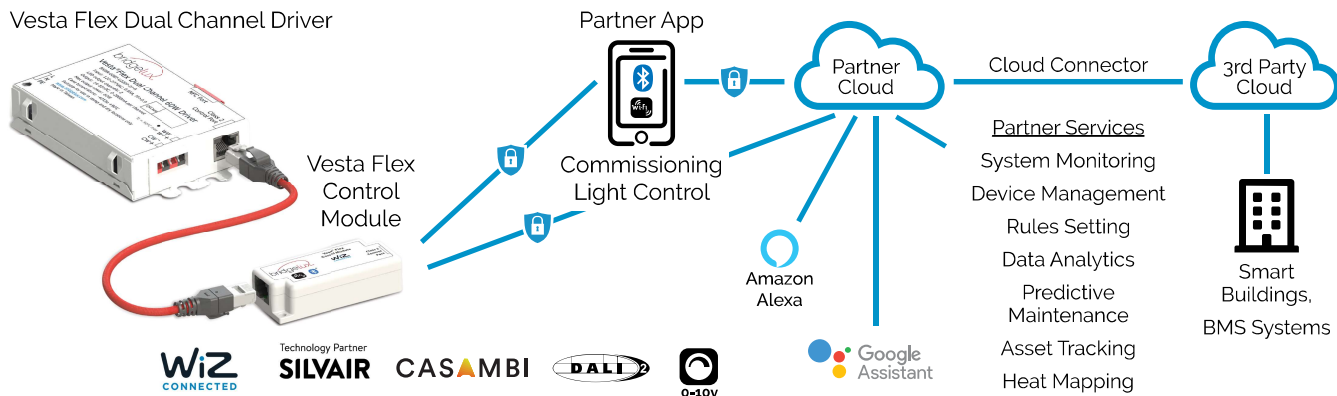

Vesta Flex Control Modules

Parameter	Specification			
Control Options	WiSilica Casambi Silvair	WiZ	DT8	Analog
Communication Protocol	BLE-Mesh	Wi-Fi & BLE	DALI2	0-10V
Ambient Temperature	-20°C to +45°C			

- Multiple interoperable plug-and-play control options that are customizable to meet the needs of lighting projects
- Compatible with Wi-Fi, Bluetooth, DALI2, 0-10V controls
- Optimized to work with Vesta Series tunable white sources
- Driver and control module are decoupled enabling SKU reduction and inventory optimization

Vesta Flex Platform

Vesta Flex Dual Channel Driver

Features & Benefits

WISILICA BLE Control

- Connect lighting fixtures to an intelligent non-flooding BLE mesh network
- Commission and manage lighting fixtures via iOS and Android apps or web portal
- Interoperates with beacons and sensors via BLE
- Large ecosystem of compatible sensors, switches, gateways, 3rd party clouds
- Cloud services such as system monitoring, device management, predictive maintenance, asset tracking, data analytics

WiZ Wi-Fi Control

- Connect lighting fixture to the internet via Wi-Fi, no hub needed
- Interoperates with sensors via BLE
- Commission and manage lighting fixtures via iOS and Android apps or web portal
- Large ecosystem of compatible sensors, switches, gateways, cloud platform
- Cloud services such as system monitoring, device management, predictive maintenance, asset tracking, data analytics

DALI2 DT8 Control

- DALI2 DT8 certified
- Two channel control of color temperature and intensity
- Compatible with industry standard DALI2 DT8 devices
- Commission and manage lighting fixtures via any DALI2 certified controller

0-10V Control

- 0-10V control protocol
- Two channel control of color temperature and intensity
- Compatible with industry standard 0-10V current sourcing or 1-10V current sinking wired control devices
- Dim to off hysteresis with turn off at 0.6V and turn on at 0.8V

For more information
bridgelux.com/products/vesta-flex