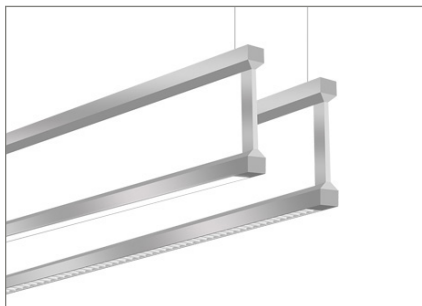

VETA1

Project Name:	
Type:	

APPLICATION

VETA LED luminaire is a direct/indirect pendant offering a unique design. The ultra-thin semitransparent diffuser, precisely controls optimal direct and indirect distributions and provides both efficiency and design statement to any space. A field adjustable color temperature suits perfect design for any commercial, general office, banking, retails and educational environments.

FEATURES:

- Extruded aluminum housing.
- Field adjustable CCT is standard.
- 40% downlight, and 30% left and 30% right distribution.

MOUNTING:

- Pendant mount individual or field join continuous run. (max. up to 40ft (10 fixtures) per continuous run)