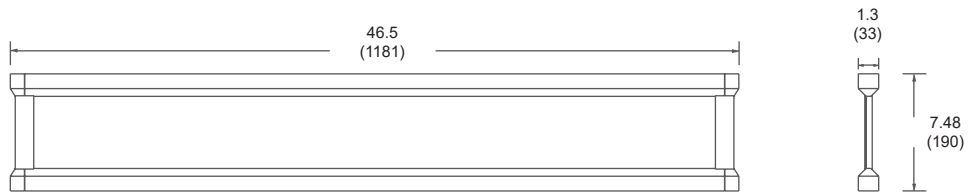

MOUNTING	CEILING TYPE	SUSPENSION LENGTH	LIGHTING CONTROL SYSTEM
P Pendant (Std.)	X1 X2 X4 15/16" grid T-bar Ceiling Hard Ceiling 9/16" grid T-bar Ceiling	AC48 Adjustable Aircraft Cable Canopy 48"L	PPA102S <Bluetooth> Bluetooth Powerpack (Consult factory for installation location)

NOTES:

1. Fixtures come with built-in linkable kits as standard.

VETA1

BOTTOM STYLES

DIMENSIONS

All dimensions are in inches (millimeters).

DISTRIBUTION