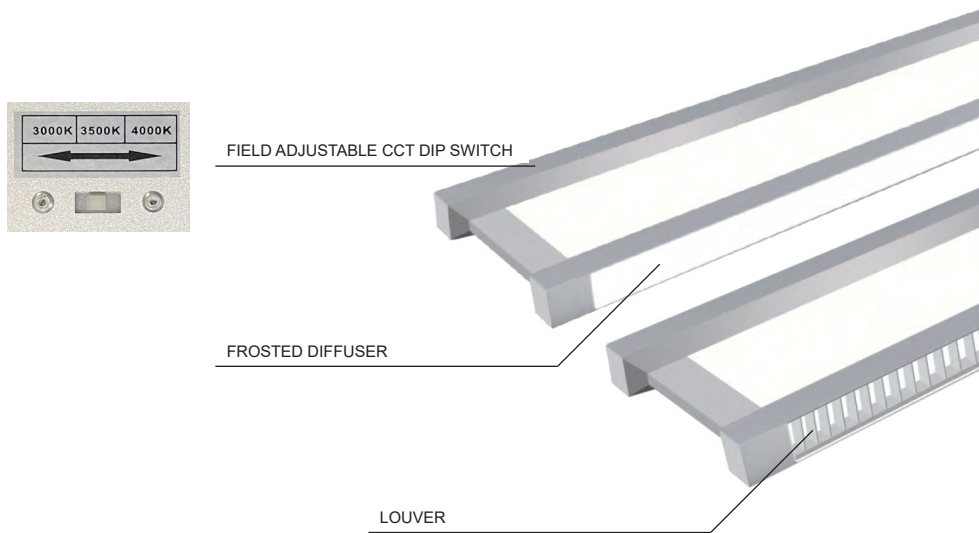

FEATURES:

- Extruded aluminum housing.
- Field adjustable CCT is standard.
- 40% downlight, and 30% left and 30% right distribution.

MOUNTING:

- Pendant mount individual or field join continuous run. (max. up to 40ft (10 fixtures) per continuous run)

COMPATIBLE DIMMER SWITCH

Model #	Brand	Compatible Dimmer Switch	
(Blank)	-	<Lutron>	Diva DDTV

ORDERING INFORMATION

EXAMPLE: VETA1-4-40LED-3T-FR-UNV

MODEL	LENGTH	LED	COLOR TEMP.	BOTTOM	VOLTAGE
VETA1	4 CON 4' Length Wiring for Continuous mount ¹	40LED 40W LED	-3T Selectable 30/35/40K	FR LV Frosted diffuser Louver	UNV 120-277V

MOUNTING	CEILING TYPE	SUSPENSION LENGTH	LIGHTING CONTROL SYSTEM
P Pendant (Std.)	X1 X2 X4 15/16" grid T-bar Ceiling Hard Ceiling 9/16" grid T-bar Ceiling	AC48 Adjustable Aircraft Cable Canopy 48"L	PPA102S <Bluetooth> Bluetooth Powerpack (Consult factory for installation location)

NOTES:

1. Fixtures come with built-in linkable kits as standard.

VETA1

BOTTOM STYLES

DIMENSIONS

All dimensions are in inches (millimeters).

DISTRIBUTION